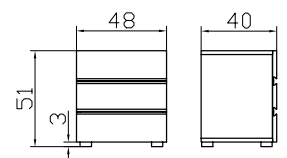

Ascona Bett massiv

Buche kirschbaumfarbig
Buche natur
Breiten
Längen

Treva Nachttisch massiv

Buche kirschbaumfarbig
Buche natur

Einlegetiefe 19 cm. Liegefläche zusätzlich in der Höhe 3mal um je 24 mm verstellbar.

Ascona lit massif

Hêtre teinté merisier
Hêtre naturel
Largeurs
Longueurs

Treva table de nuit massif

Hêtre teinté merisier
Hêtre naturel

Profondeur du cadre 19 cm. Surface portante réglable en 3 hauteurs supplémentaires de 24 mm chacune.

Ascona bed solid

Beech cherry coloured
Natural beech
Widths
Lengths

Treva bedside table solid

Beech cherry coloured
Natural beech

Insertion depth 19 cm. Flat surface can be adjusted for height at 3 additional positions of 24 mm each.

Dimension/cm

90, 100, 120
190, 200

48/40/51