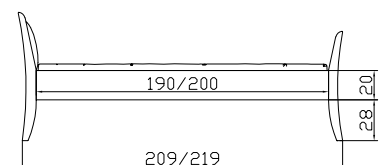

Ascona Bett massiv

Buche kirschbaumfarbig
Buche natur
Breiten
Längen

Treva Nachttisch massiv

Buche kirschbaumfarbig
Buche natur

Einlegetiefe 19 cm. Liegefläche zusätzlich in der Höhe 3mal um je 24 mm verstellbar.

Ascona lit massif

Hêtre teinté merisier
Hêtre naturel
Largeurs
Longueurs

Treva table de nuit massif

Hêtre teinté merisier
Hêtre naturel

Profondeur du cadre 19 cm. Surface portante réglable en 3 hauteurs supplémentaires de 24 mm chacune.

Ascona bed solid

Beech cherry coloured
Natural beech
Widths
Lengths

Treva bedside table solid

Beech cherry coloured
Natural beech

Insertion depth 19 cm. Flat surface can be adjusted for height at 3 additional positions of 24 mm each.

Dimension/cm

90, 100, 120
190, 200

48/40/51