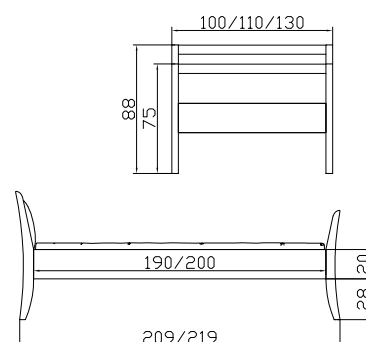

Ascona Bett massiv
Buche natur
Buche kirschbaumfarbig
Breiten
Längen

Option:
Adapt Rückenpolster
Kunstleder black 312

Breiten
Andere Polster/Farbvarianten siehe Seite 1.09

Lovara Kommode
Treva Nachttisch
massiv
Buche natur
Buche kirschbaumfarbig

Einlegetiefe 19 cm. Liegefläche zusätzlich in der Höhe 3mal um je 24 mm verstellbar.

Ascona lit Hêtre
Hêtre naturel
Hêtre teinté merisier
Largeurs
Longueurs

Option:
Adapt tête de lit rembourré cuir synthétique black 312
Largeurs
Autres rembourrages/ couleurs voir page 1.09

Lovara commode
Treva table de nuit
massif
Hêtre naturel
Hêtre teinté merisier

Profondeur du cadre 19 cm. Surface portante réglable en 3 hauteurs supplémentaires de 24 mm chacune.

Ascona bed solid
Natural beech
Beech cherry coloured
Widths
Lengths

Option:
Adapt headboard upholstered synth. leather black 312
Widths
Other pads/colours see page 1.09

Lovara chest of drawers
Treva bedside table
solid
Natural beech
Beech cherry coloured

Insertion depth 19 cm. Flat surface can be adjusted for height at 3 additional positions of 24 mm each.

Dimension/cm

90, 100, 120
190, 200

90, 100, 120

90/40/75
48/40/51