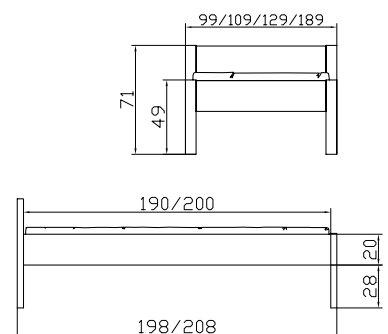

Lys Bett

Kirschbaum Nachbildung
Walnuss Nachbildung
Buche Nachbildung

Breiten
Längen

**Einlegetiefe 19 cm.
Liegefläche zusätz-
lich in der Höhe
3mal um je 24 mm
verstellbar.**

Lys lit

Laminé merisier
Laminé noyer
Laminé hêtre

Largeurs
Longueurs

**Profondeur du cad-
re 19 cm. Surface
portante réglable en
3 hauteurs supplé-
mentaires de 24 mm
chacune.**

Lys bed

Laminated cherry
Laminated walnut
Laminated beech

Widths
Lengths

**Insertion depth
19 cm. Flat surface
can be adjusted for
height at 3 additio-
nal positions of
24 mm each.**

Dimension/cm

90, 100,
190, 200