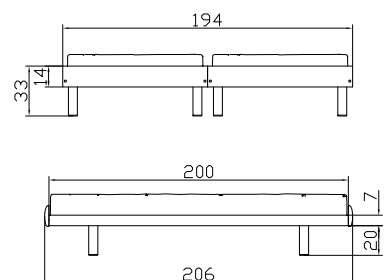

Econom-alu Econom-chrom

Bett
Ahorn Nachbildung
Buche Nachbildung
Weiss

Lattenrost integriert
mit 15 Buchenschichtholz-
Federleisten in PVC-
Kappen geräuschlos gela-
gert, Längsholme Buche
Schichtholz foliert.

Twio Nachttisch
Ahorn Nachbildung
Buche Nachbildung

② Verbindungsbeschlag
für 2 Betten (2er-Set)
Verhindert das
Auseinanderrutschen.

**Füße auch in
Komforthöhe
25 cm möglich**

Econom-alu Econom-chrom

Lit
Laminé érable
Laminé hêtre
Blanc

Sommier intégré
avec 15 lattes en hêtre
multiplis insérées dans des
embouts PVC "silence",
longpans en hêtre multi-
plis laminés.

Twio table de nuit
Laminé érable
Laminé hêtre

Pièces de liaison pour
2 lits (jeu de 2)
Evite que les lits ne
s'écartent l'un de
l'autre.

**Pieds également
livrables en hauteur
confort 25 cm**

Econom-alu Econom-chrom

Bed
Laminated maple
Laminated beech
White

Integrated lathgrid
with 15 slats in beech
veneer silent supported in
elements of PVC, sideboard
in beech veneer board la-
minated.

Twio bedside table
Laminated maple
Laminated beech

Connectors for two beds
(set of 2)
Prevents the parts from
slipping apart.

**Feet also for height
of comfort 25 cm
available**

Dimension/cm
90/200

48/43/34