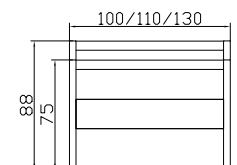

Ascona Bett massiv

Buche kirschbaumfarbig
Buche natur
Breiten
Längen

Treva Nachttisch massiv

Buche kirschbaumfarbig
Buche natur

Einlegetiefe 19 cm. Liegefläche zusätzlich in der Höhe 3mal um je 24 mm verstellbar.

Ascona lit massif

Hêtre teinté merisier
Hêtre naturel
Largeurs
Longueurs

Treva table de nuit massif

Hêtre teinté merisier
Hêtre naturel

Profondeur du cadre 19 cm. Surface portante réglable en 3 hauteurs supplémentaires de 24 mm chacune.

Ascona bed solid

Beech cherry coloured
Natural beech
Widths
Lengths

Treva bedside table solid

Beech cherry coloured
Natural beech

Insertion depth 19 cm. Flat surface can be adjusted for height at 3 additional positions of 24 mm each.

Dimension/cm

90, 100, 120
190, 200

48/40/51